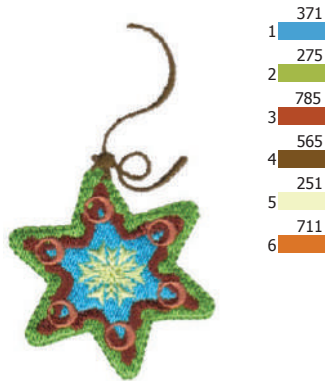

EMBROIDERY DESIGNS

Holiday Ornaments - Color Sequence

Holidayornament7