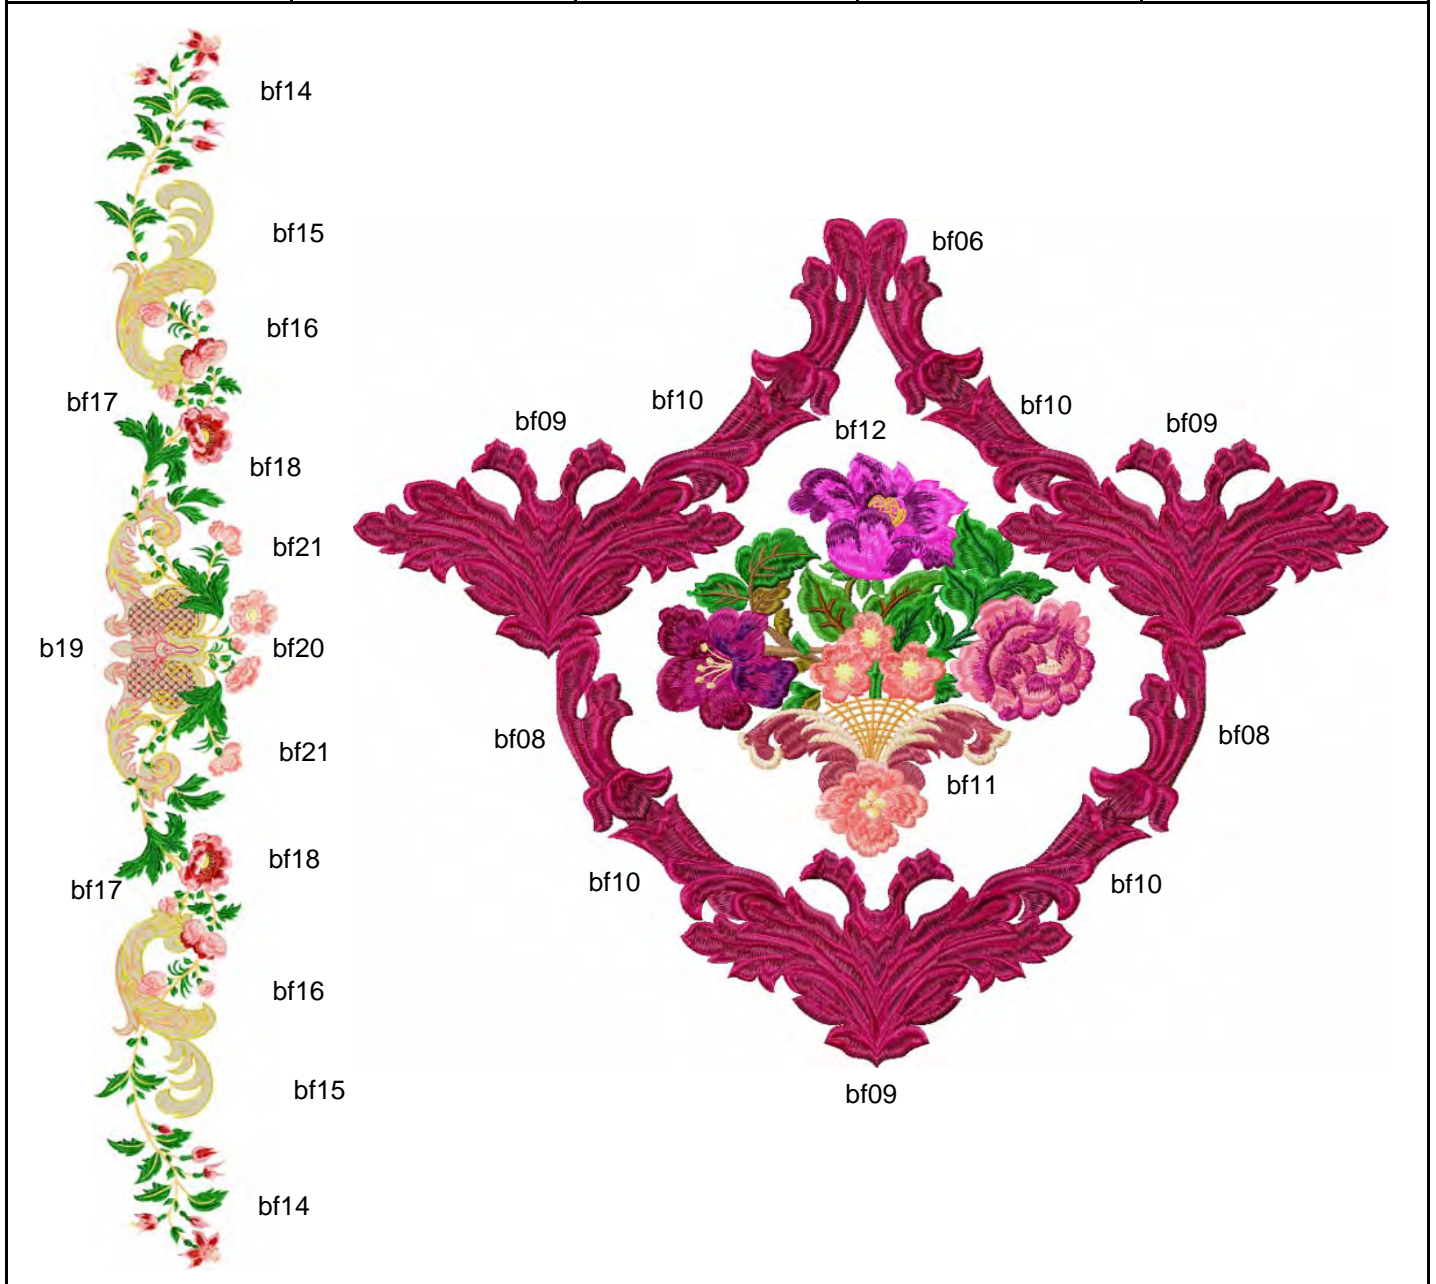

Bella Fiori

Jenny Haskins Designs © 2005

Combination ideas.