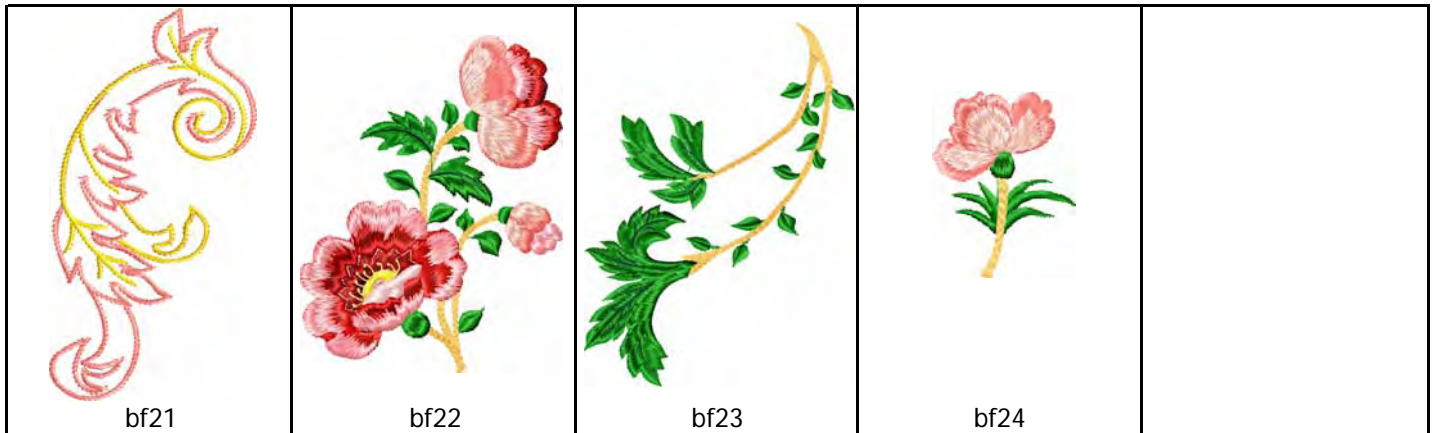

Bella Fiori

Jenny Haskins Designs © 2005

Combination ideas.